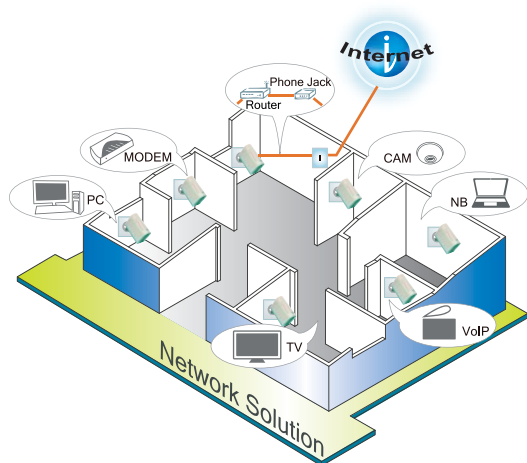

HomePlug 200AV

High Speed Power Line Communication

Key Features

- ◆ Easy PnP networking of various devices through the power line at home
- ◆ Fast speeds up to 200 Mbps-Ideal for all Triple Play applications
- ◆ Effect Data Rate Up to 60Mbps Effective Throughput
- ◆ Over 200 meters range. Whether at home or at work - IPTV, VoD, online games, high- speed surfing and VoIP telephony in any room you want
- ◆ QoS - Automatic data prioritization ensures interference - free transmission
- ◆ Powerful 128-bit AES encryption. Guarantees maximum data security
- ◆ Automatically uses up to 30% less power in standby mode

	ATHP-009R	ATHP-010R
Plug Type	US Plug	Europe Plug
Speed	Up to 200Mbps	
Indicator	Power Ethernet(Link/Act) HomePlug AV (Link/ Act)	
Standard	IEEE 802.3x, HomePlug AV, Auto MDI/MDIX	
Protocol	TDMA, CSMA/CA	
Modulation Type	OFDM-1155 carriers, 1024/256*64-QAM, QPSK, BPSK	
Environment Conditions	Operating: 0°C ~ 40°C Storage: -25°C ~ 70°C Humidity: 10 ~ 90%(Non-Condensing)	
I/O Ports	Ethernet RJ45 AC Power plug	
Power Source	100VAC ~ 240VAC 50/60Hz	
Power Consumption	6.5W(MAX.)	
Operating System	Microsoft Windows 98 SE/ME/NT/2000/XP,Vista	
Product Size / Weight	(L)102X(W)72X(H)38mm / 149gm	
	Ethernet Cable RJ45 X1	
Package Include	Installation Guide X1	