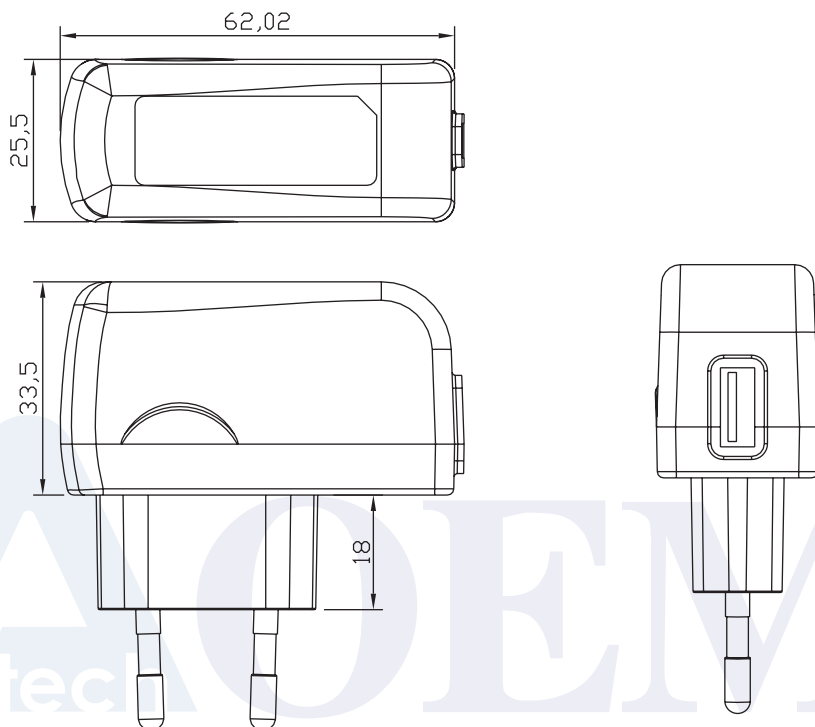

ADS0056-x SERIES MECHANICAL

EU PLUG

US PLUG