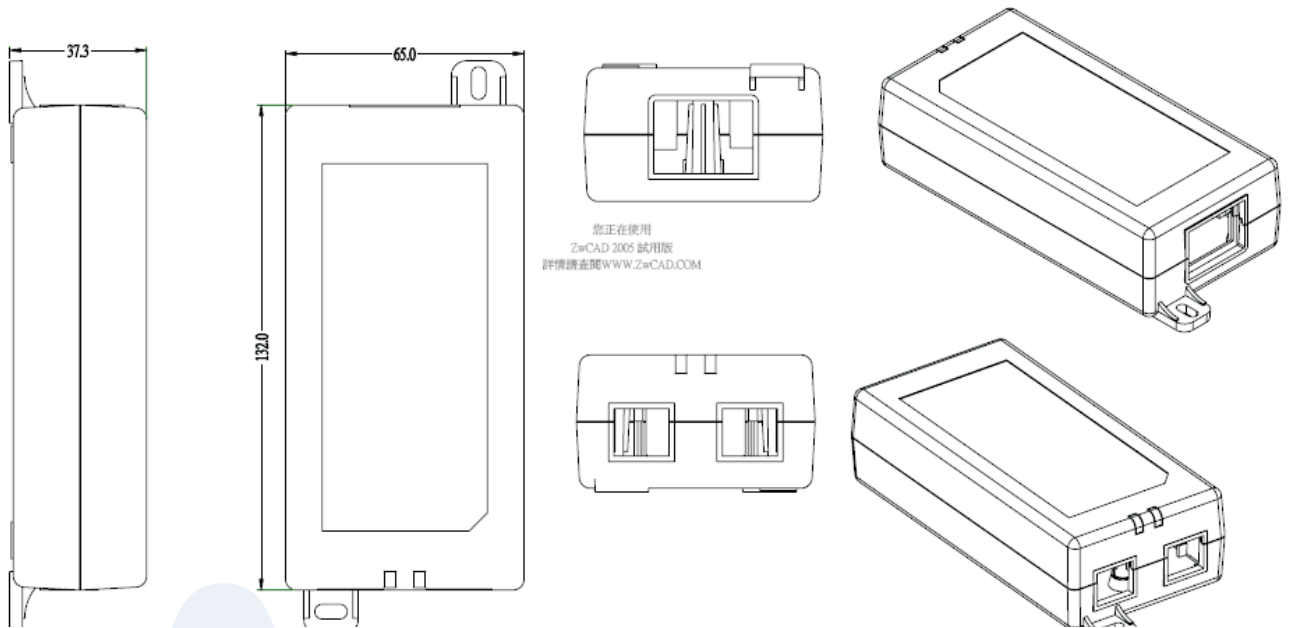

30W Power Over Ethernet Adapter MECHANICAL

Data IN

ON

Steady-Connect
flash-Fault

Data & Power OUT