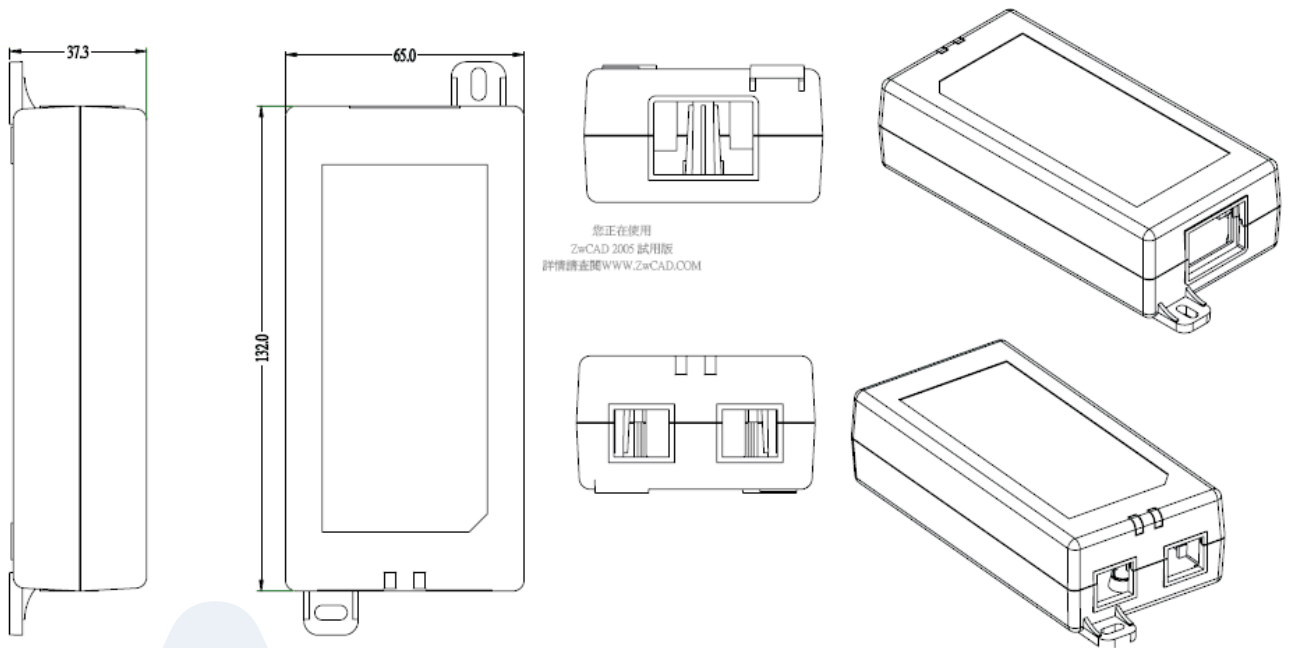

15W Power Over Ethernet Adapter MECHANICAL

Data IN

ON

Steady-Connect
flash-Fault

Data & Power OUT